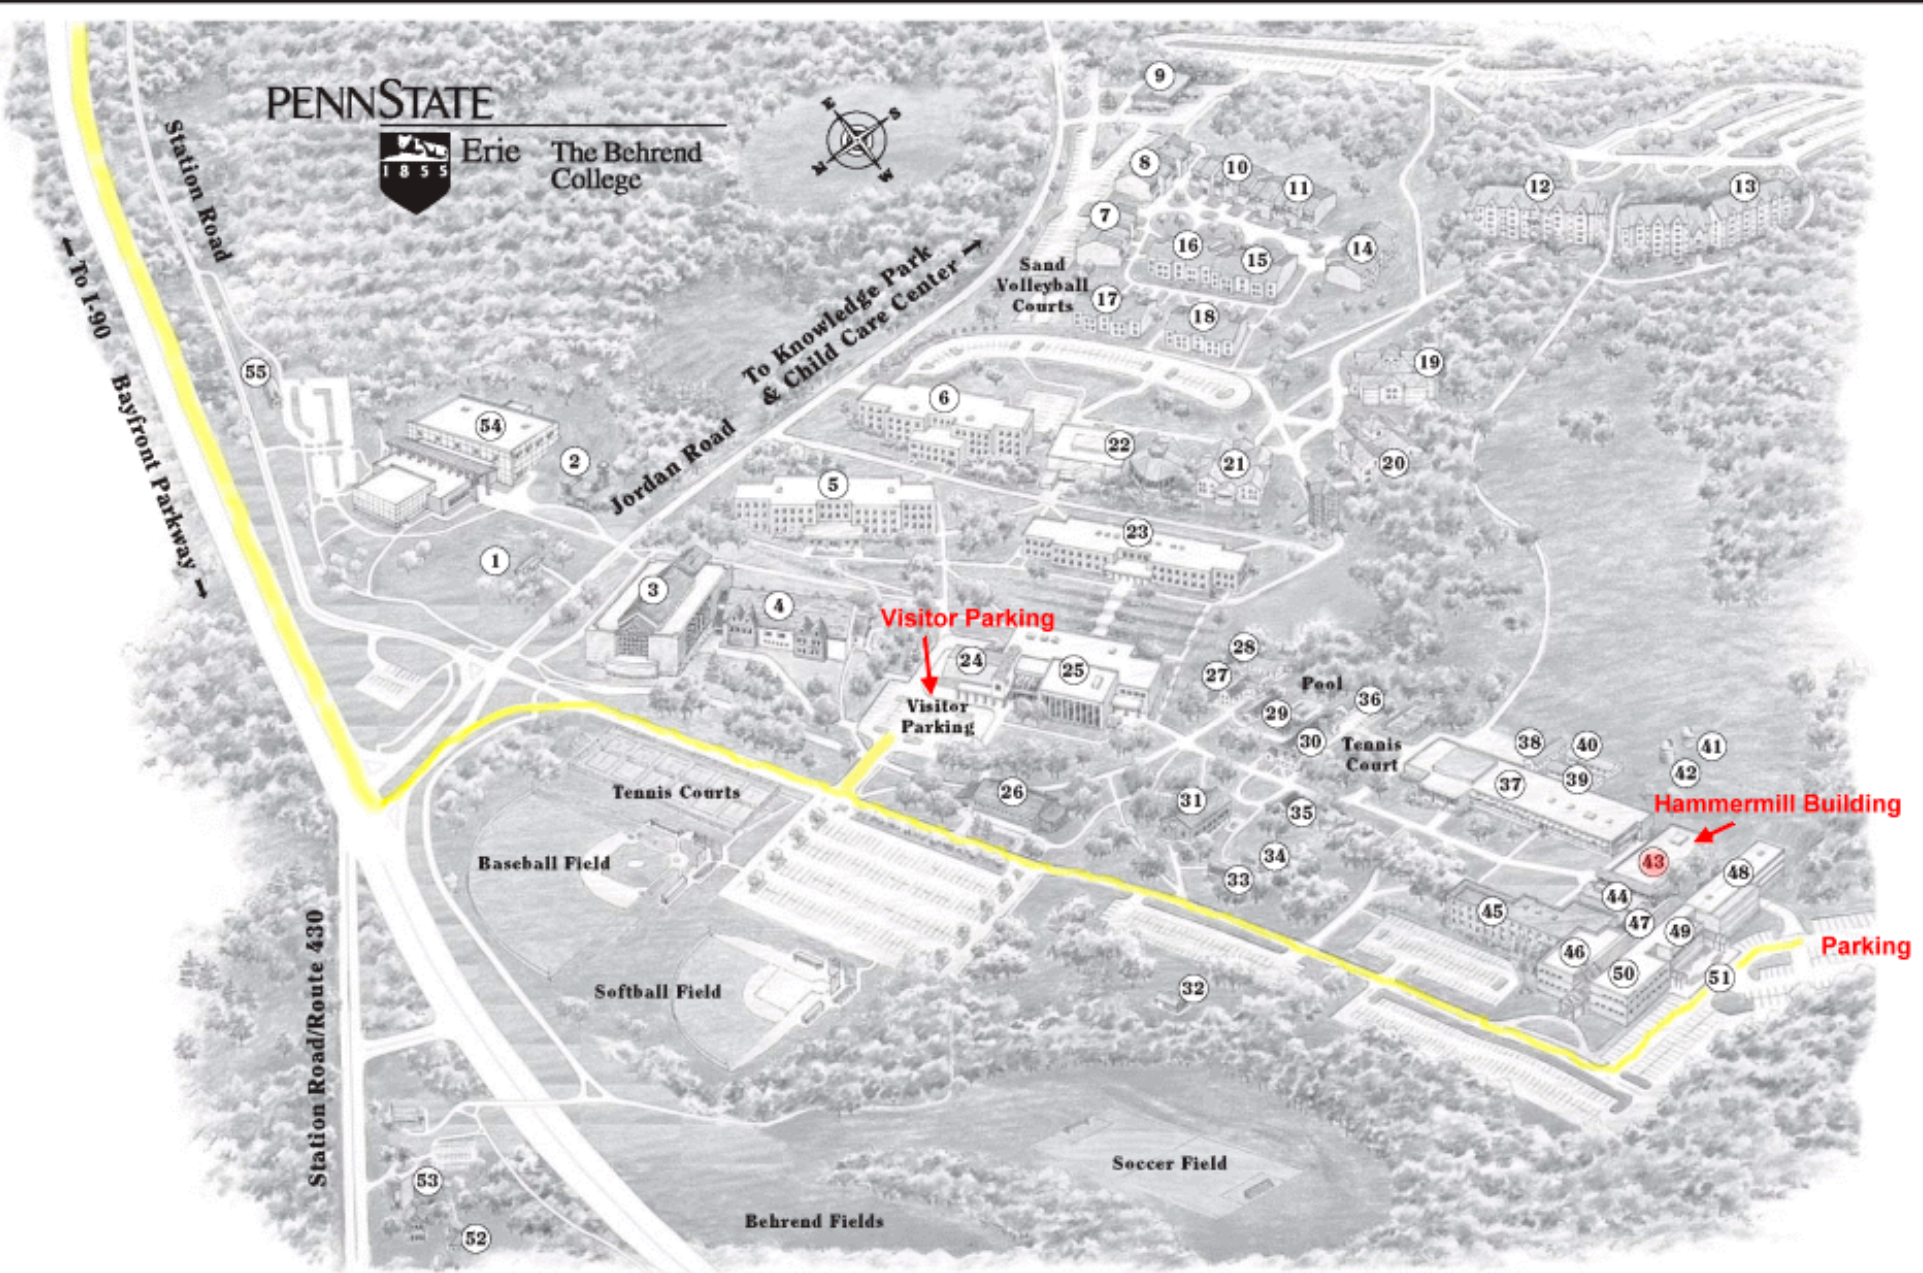

PENNSTATE

Erie The Behrend College

| | | | | | | |
|-------------------------------|------------------------------|---------------------------------|-------------------------------|---------------------------------|-------------------------|------------------------------|
| Almy Hall 12 | Champlin Hall 10 | Jordan Road Office Bldg 1 | Maintenance 9 | Otto Behrend Annex 2 39 | Roche Hall 47 | Turnbull Annex 34 |
| Ariel Hall 8 | Dobbins Dining Hall 22 | Junker Center 54 | Mehalsko Observatory 42 | Otto Behrend Annex 3 40 | Scorpion Hall 11 | Turnbull Barn 31 |
| Benson Building 46 | Elliott Hall 14 | Kochel Center 4 | Niagara Hall 5 | Otto Behrend Science Bldg .. 37 | Smith Chapel 2 | Turner Hall 15 |
| Bookstore 24 | Erie Hall 26 | Lawrence Hall 6 | Nick Building 45 | Packet Hall 7 | Somers Hall 17 | Wilson Picnic Grove 32 |
| Caledonia Hall 16 | Fasenmyer Building 48 | Lilley Library 3 | North Cottage 33 | Perry Hall 23 | South Cottage 36 | Witkowski Building 49 |
| Carriage House 27 | Federal House 55 | Logan Carriage House 52 | Observatory 41 | Porcupine Hall 21 | Studio Theatre 35 | Yarnall Hall 18 |
| Carriage House South 28 | Glenhill Farmhouse 30 | Logan House 53 | Ohio Hall 13 | Prischak Building 50 | Tiffany Hall 19 | Zurn Building 44 |
| Carriage House West 29 | Hammermill Building 43 | Loranger Plaza 51 | Otto Behrend Annex 1 38 | Reed Union Building 25 | Tigress Hall 20 | |